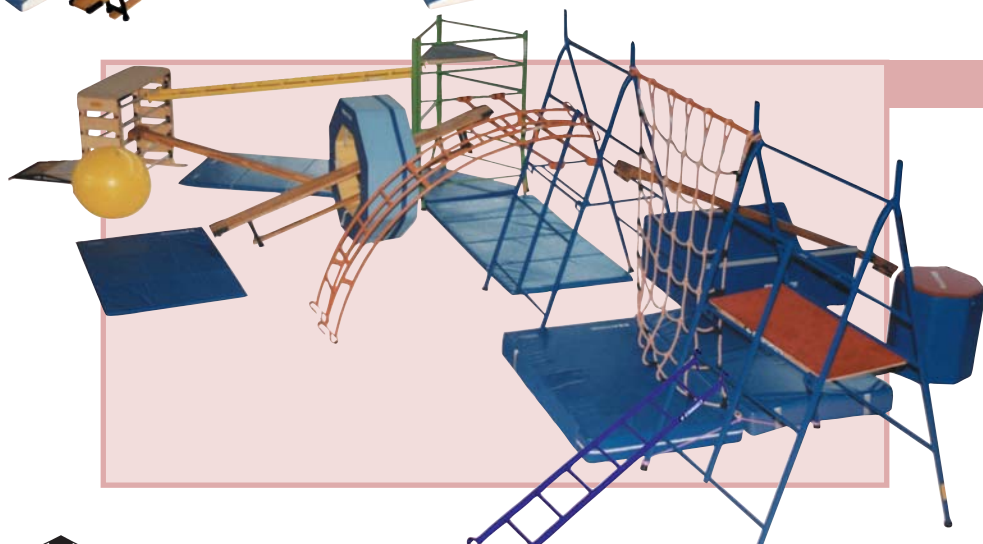

STARTER SET 57 (for children ages 5 - 7) \$9,145.90

APPARATUS

- 1 Trestle 6'
- 1 Tower Base 5'
- 1 Hook-On Ladder 10'
- 1 Gym Stool
- 1 Gym Bench 10'
- 1 Tower Base Platform
- 1 Trestle Base Platform
- 2 Spade End Bars 8'
- 1 Curved Bridge 9'

CODE#

- 1502
- 1541
- 1531
- 1509
- 1318
- 1522
- 1520
- 1507
- 1505

- 2 Folding Mat 5' x 10' 1 1/4" 1209
- 1 Tower Base Mat 1265

SHAPES

- 1 Incline 4' x 6' 1231
- 1 Donut 54" 1246
- 1 Octagon 20" 1241
- 1 Folding Wedge 1238
- 1 Tumbling Block 18" 1256

MATS

- 2 Safety Mat 4' x 6' x 8" 1221
- 3 Elem. Mat 4 x 6 x 2" 1202

STARTER SET 79 (for children ages 7 - 9) \$11,998.88

APPARATUS

- 1 Trestle Platform 7' 6"
- 2 Trestle 7' 6"
- 1 Ring End Bar 6'
- 1 Cargo Net
- 1 Hook-On Ladder 10'
- 1 Hook-On Ladder 8'
- 1 Curved Bridge 9'
- 1 Tower Base 6'
- 1 Gym Box
- 2 Gym Beam 10'
- 1 Gym Bench 10'
- 1 Jr. Board
- 2 Spade End Bars 8'